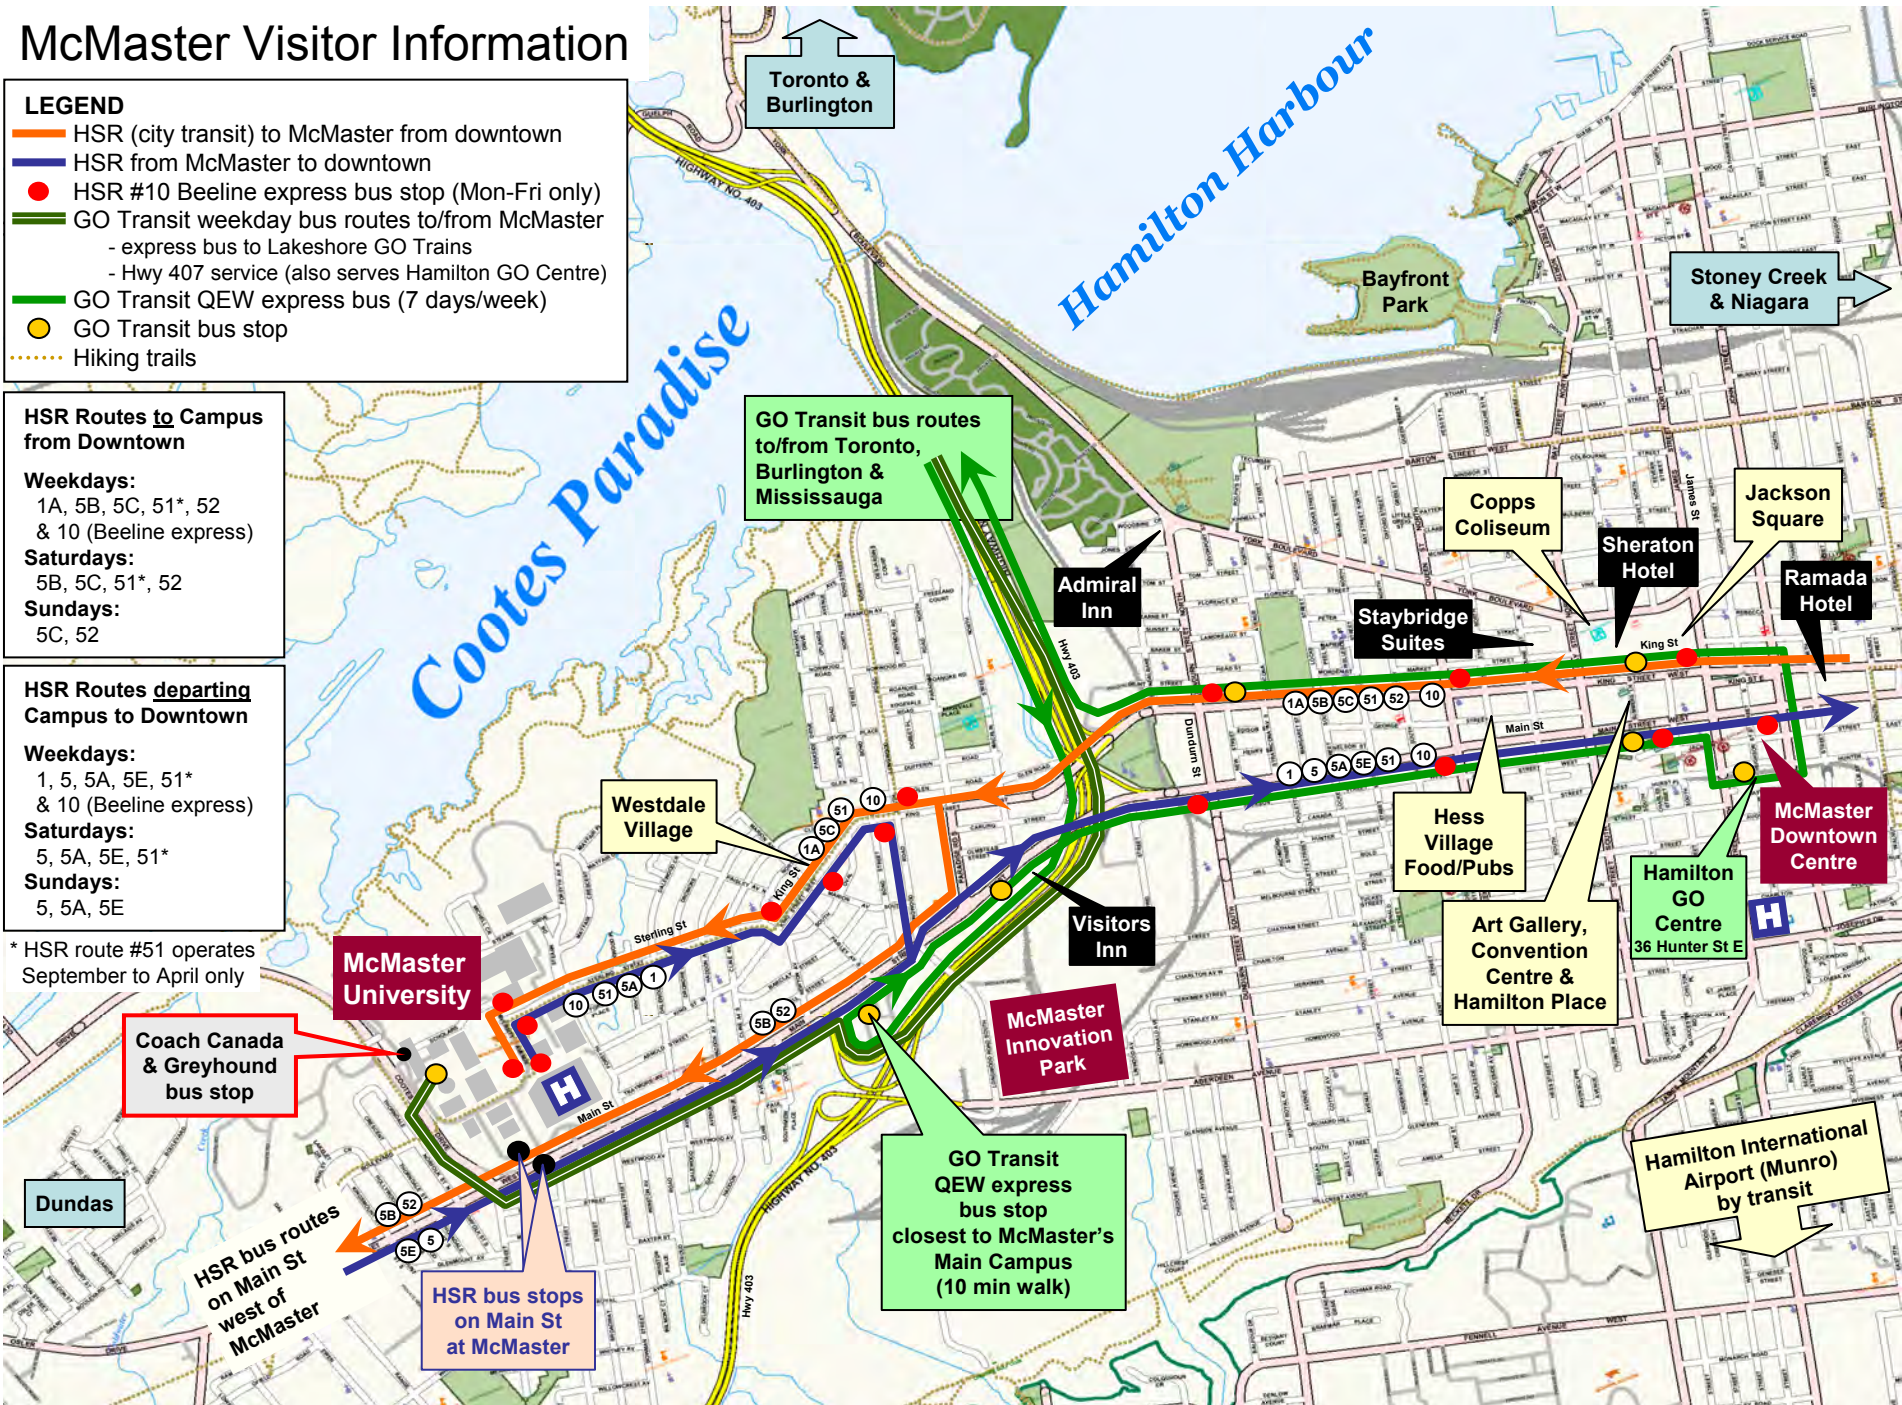

# McMaster Visitor Information

**LEGEND**

- HSR (city transit) to McMaster from downtown
- HSR from McMaster to downtown
- HSR #10 Beeline express bus stop (Mon-Fri only)
- GO Transit weekday bus routes to/from McMaster
  - express bus to Lakeshore GO Trains
  - Hwy 407 service (also serves Hamilton GO Centre)
- GO Transit QEW express bus (7 days/week)
- GO Transit bus stop
- ⋯ Hiking trails

**HSR Routes to Campus from Downtown**

**Weekdays:**  
1A, 5B, 5C, 51\*, 52 & 10 (Beeline express)

**Saturdays:**  
5B, 5C, 51\*, 52

**Sundays:**  
5C, 52

**HSR Routes departing Campus to Downtown**

**Weekdays:**  
1, 5, 5A, 5E, 51\* & 10 (Beeline express)

**Saturdays:**  
5, 5A, 5E, 51\*

**Sundays:**  
5, 5A, 5E

\* HSR route #51 operates September to April only

HSR bus routes on Main St west of McMaster

HSR bus stops on Main St at McMaster

GO Transit QEW express bus stop closest to McMaster's Main Campus (10 min walk)