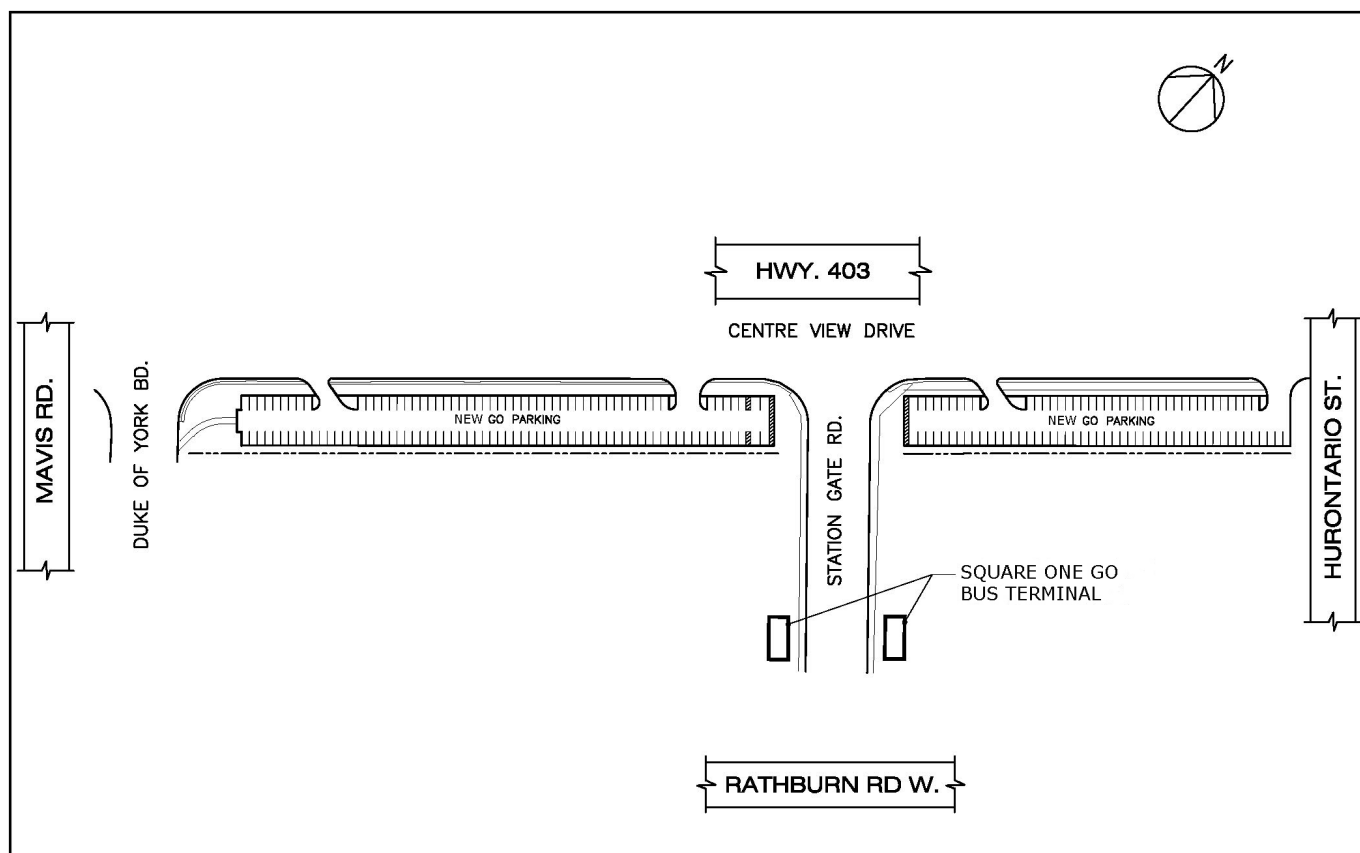

# Park & Ride

**opens on Tuesday, September 4, 2007**  
**just north of the Square One GO Bus Terminal**  
**with parking for almost 200 cars.**

**Sign up for E-News at [gotransit.com](http://gotransit.com) and receive customized GO info.**